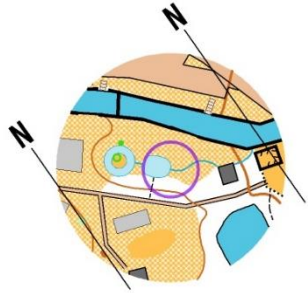

2021年度インカレ協賛トレイルオリエンテーリング大会モデルコース正解表

A-E [wavy line] [arrow pointing up-left]

1:Z

A-E [wavy line] [arrow pointing down-right]

2:E

A-E [diamond] [circle with dot]

3:B

A-E [mountain icon] [circle with dot]

4:Z

A-E [triangle pointing up] [circle with dot]

5:Z