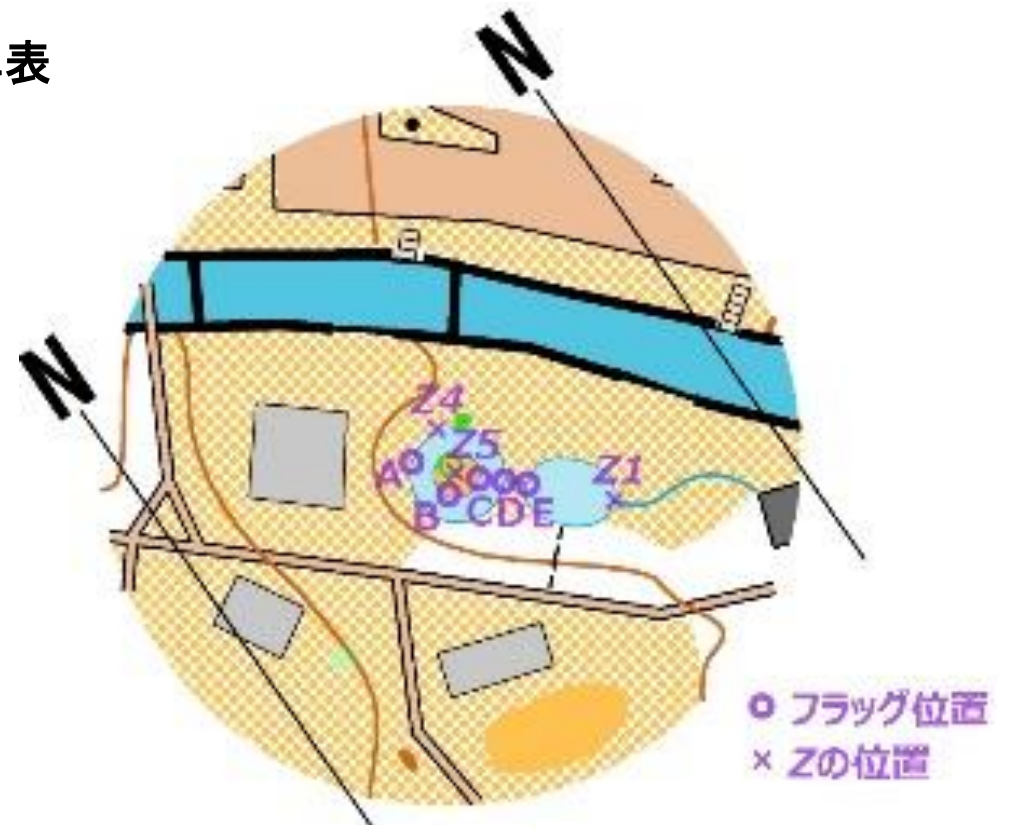

2021年度インカレ協賛トレイルオリエンテーリング大会モデルコース正解表

A-E [wavy line] [arrow pointing up-left]

1:Z

A-E [wavy line] [arrow pointing down-right]

2:E

A-E [diamond] [circle with dot]

3:B

A-E [mountain icon] [circle with dot]

4:Z

A-E [triangle pointing up] [circle with dot]

5:Z