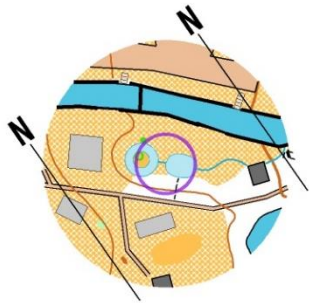

2021年度インカレ協賛トレイルオリエンテーリング大会モデルコース正解表

A-E [wavy line] [arrow pointing up-left]

1:Z

A-E [wavy line] [arrow pointing down-right]

2:E

A-E [diamond] [circle with dot]

3:B

A-E [mountain icon] [circle with dot]

4:Z

A-E [triangle pointing up] [circle with dot]

5:Z