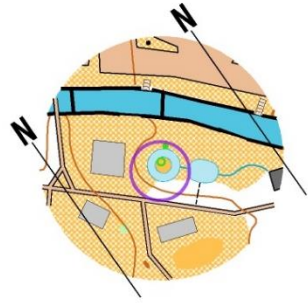

2021年度インカレ協賛トレイルオリエンテーリング大会モデルコース正解表

A-E [wavy line] [arrow pointing up-left]

1:Z

A-E [wavy line] [arrow pointing down-right]

2:E

A-E [diamond] [circle with dot]

3:B

A-E [mountain icon] [circle with dot]

4:Z

A-E [triangle pointing up] [circle with dot]

5:Z