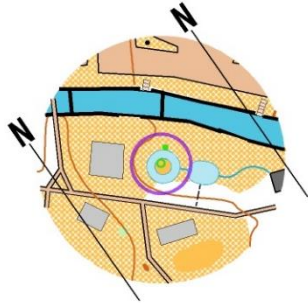

2021年度インカレ協賛トレイルオリエンテーリング大会モデルコース正解表

A-E [wavy line] [arrow pointing up-left]

1:Z

A-E [wavy line] [arrow pointing down-right]

2:E

A-E [diamond] [circle with dot]

3:B

A-E [mountain icon] [circle with dot]

4:Z

A-E [triangle pointing up] [circle with dot]

5:Z